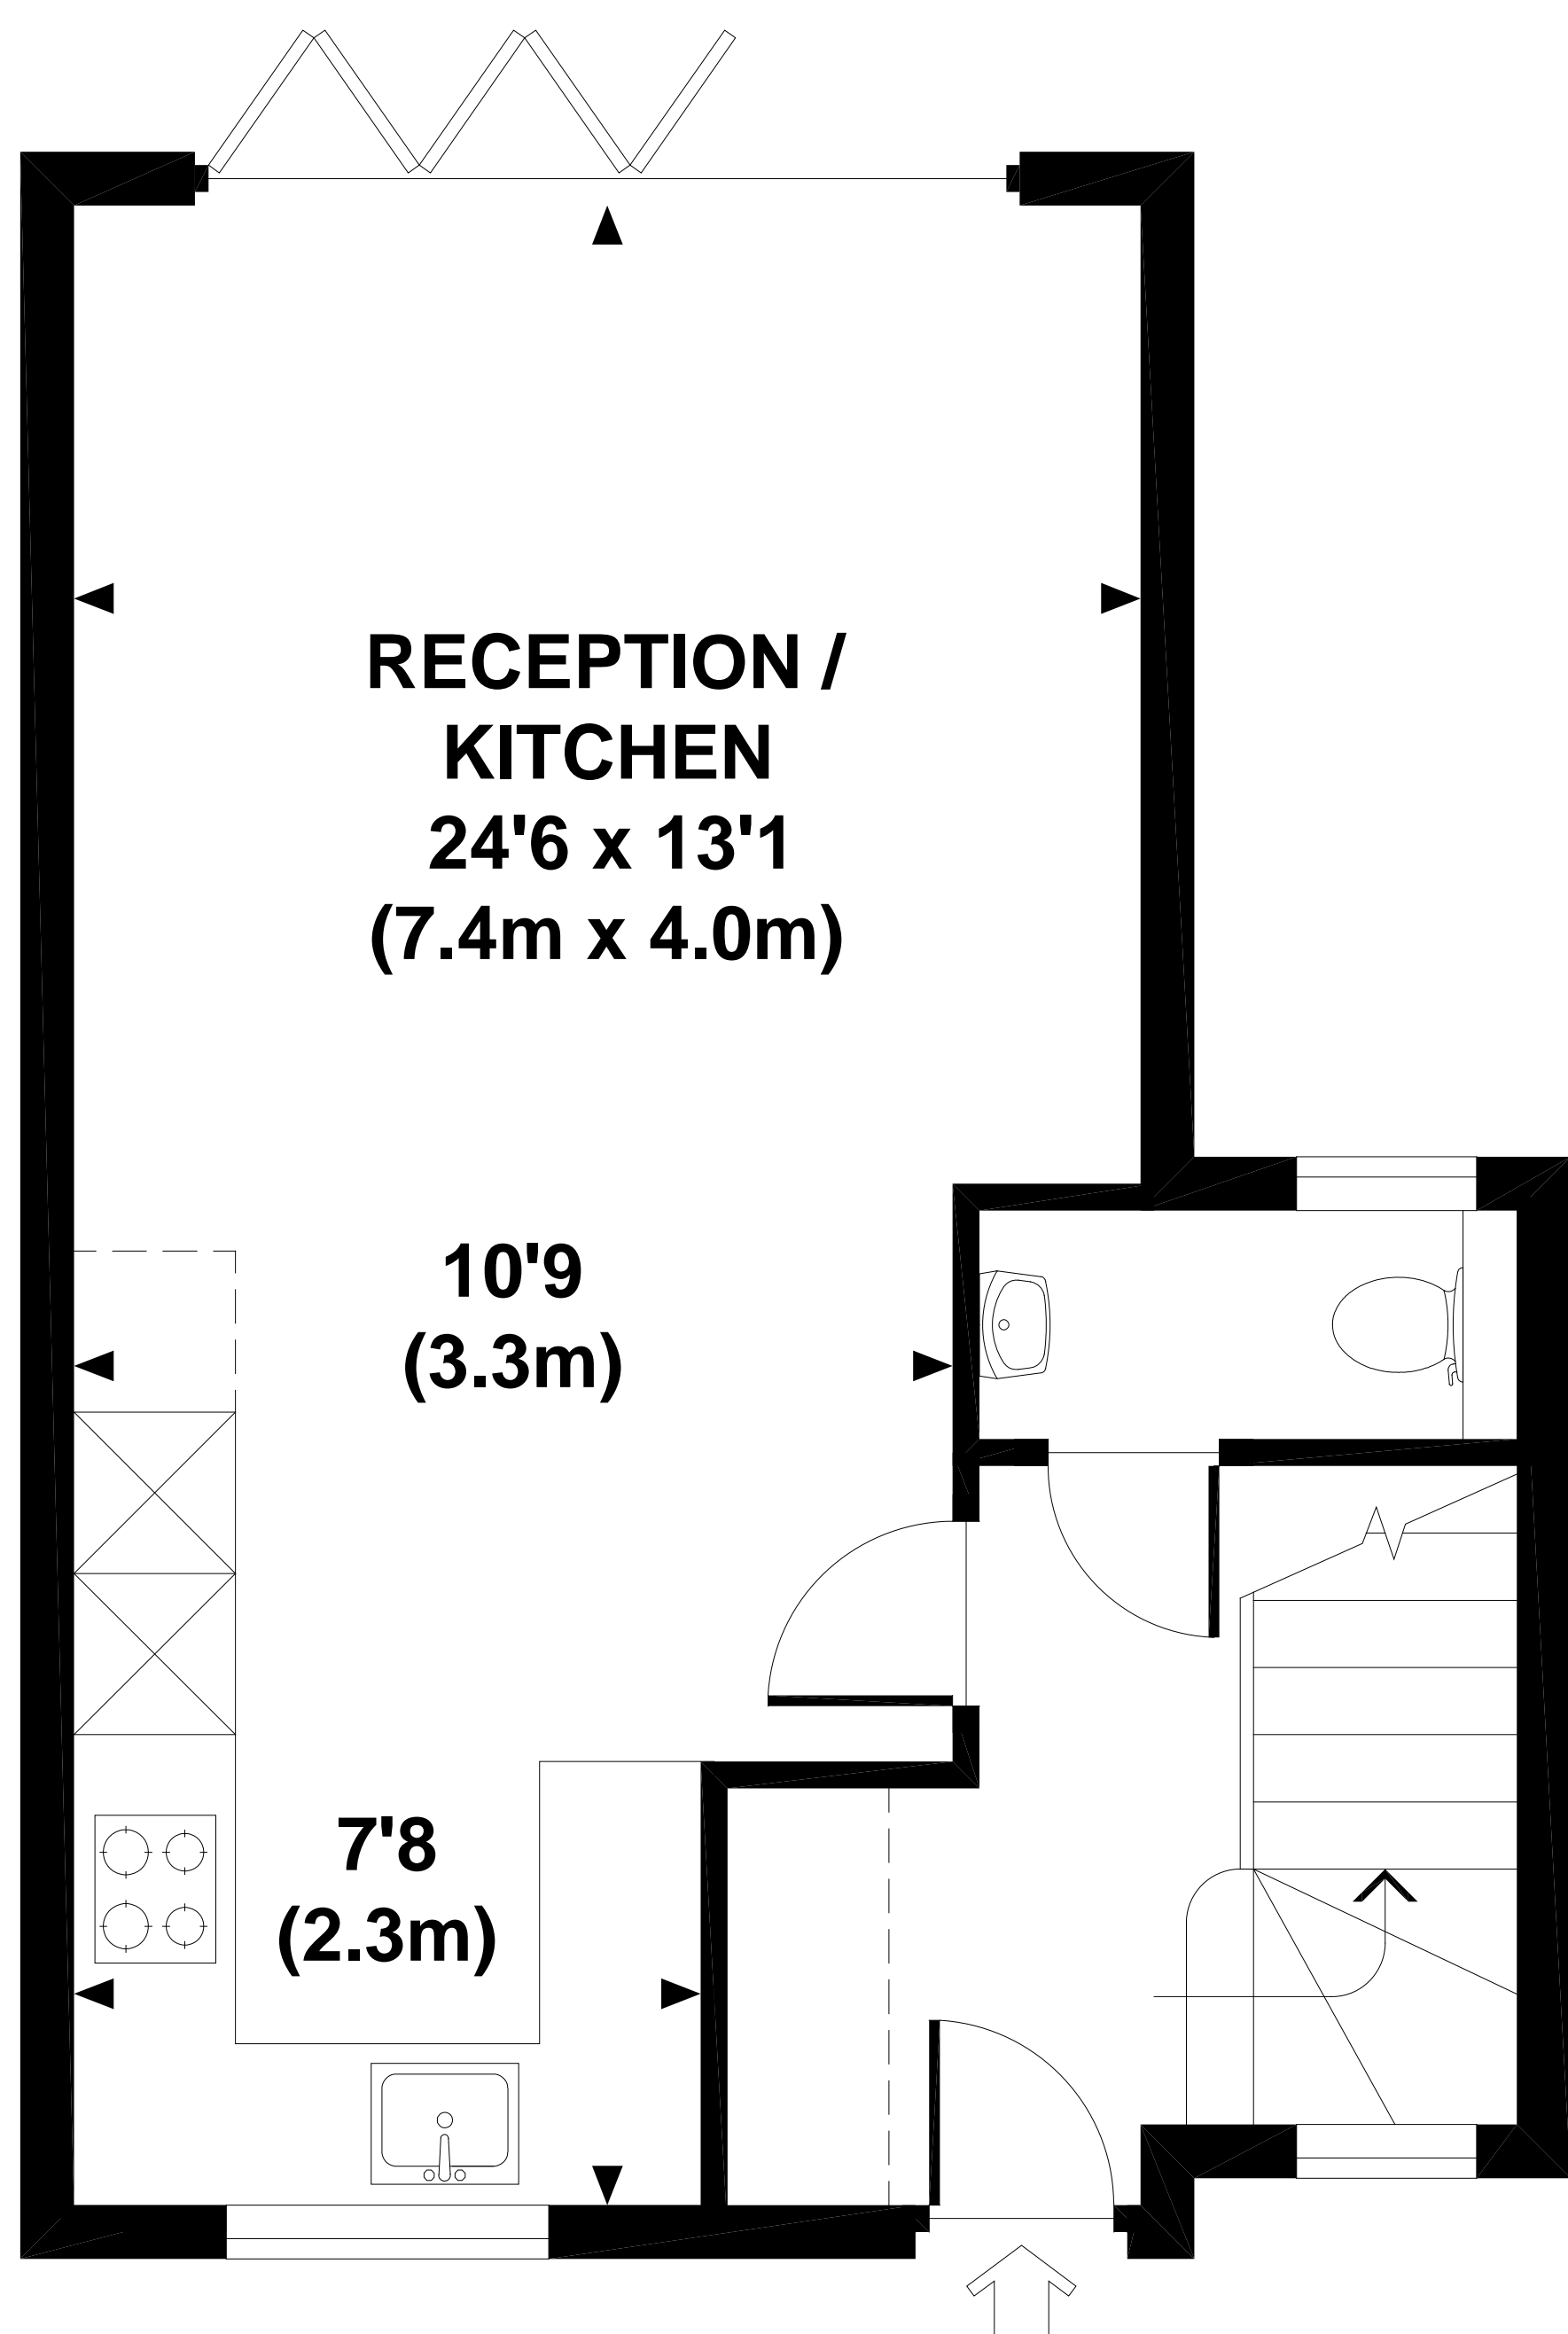

COURT CLOSE

Approximate Gross Internal Area 1107 sq ft / 102.8 sq m

**SECOND FLOOR
GROSS INTERNAL
FLOOR AREA 369 SQ FT**

**GROUND FLOOR
GROSS INTERNAL
FLOOR AREA 369 SQ FT**

**FIRST FLOOR
GROSS INTERNAL
FLOOR AREA 369 SQ FT**

Although every attempt has been made to ensure accuracy, all measurements are approximate. The floor plan's for illustrative purposes only and not to scale. Measured in accordance to RICS standards. DE-PHOTOGRAPHY.NET