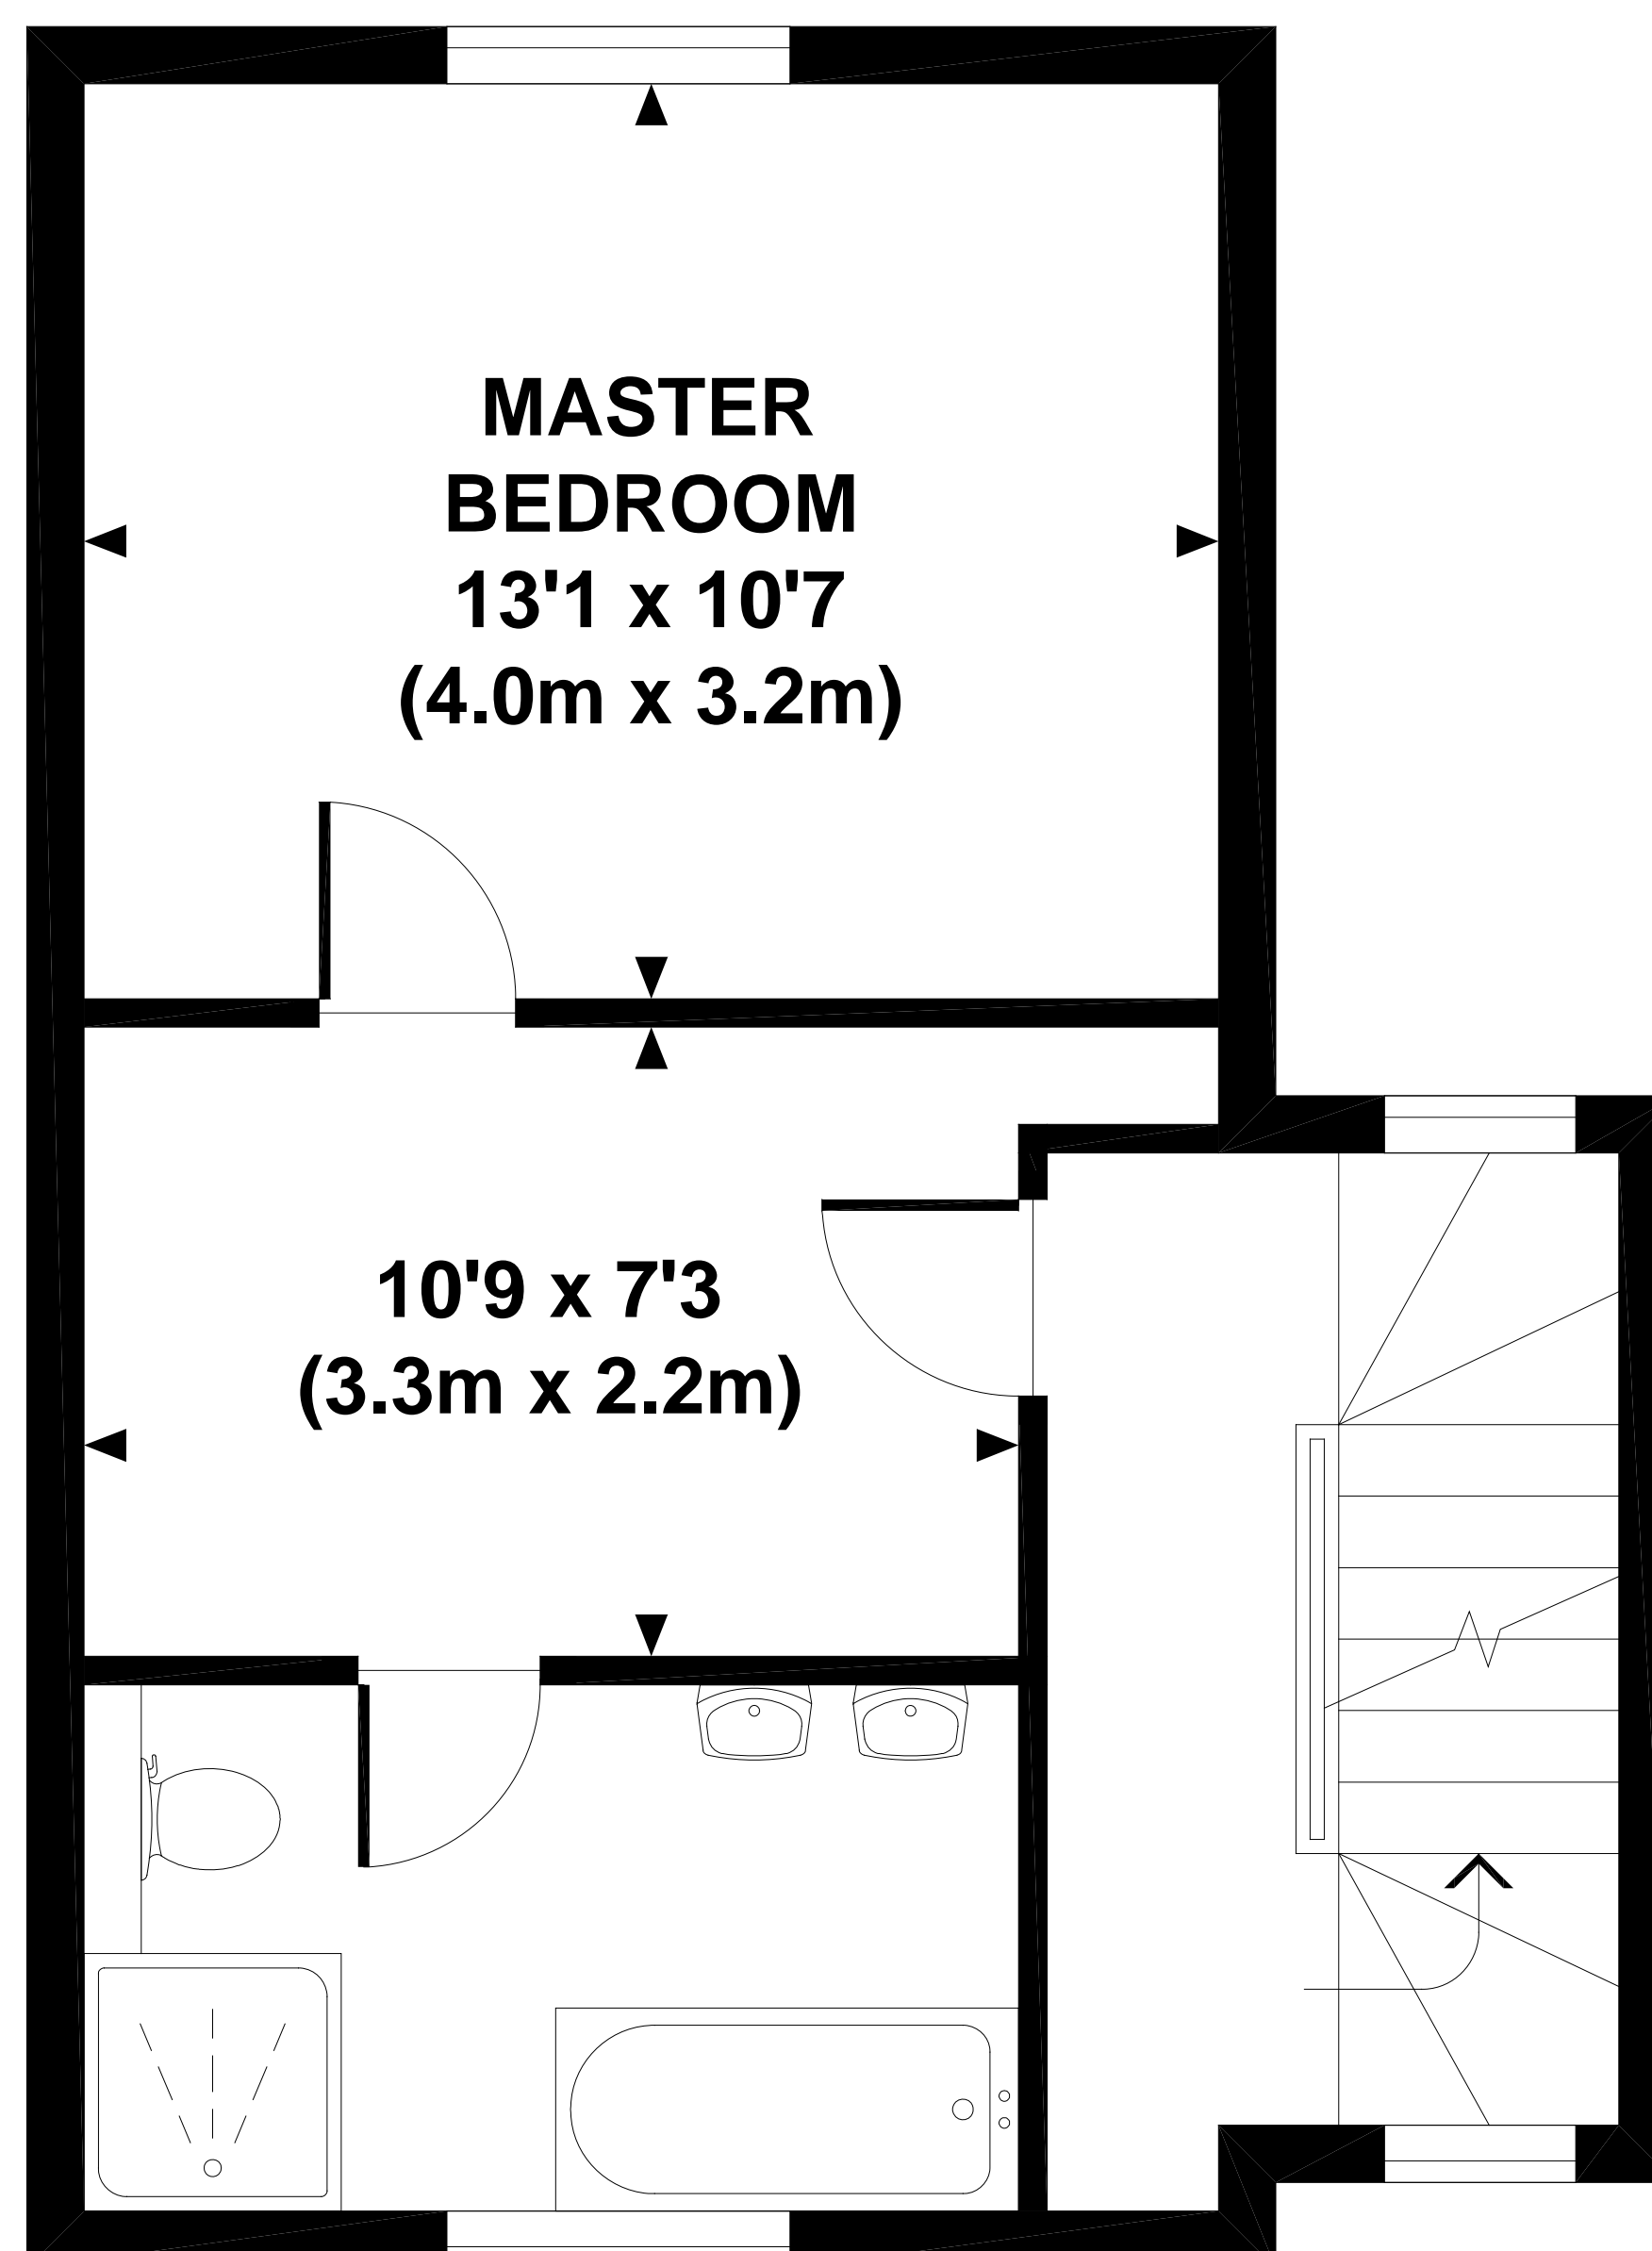

COURT CLOSE

Approximate Gross Internal Area 1107 sq ft / 102.8 sq m

**SECOND FLOOR
GROSS INTERNAL
FLOOR AREA 369 SQ FT**

**GROUND FLOOR
GROSS INTERNAL
FLOOR AREA 369 SQ FT**

**FIRST FLOOR
GROSS INTERNAL
FLOOR AREA 369 SQ FT**

Although every attempt has been made to ensure accuracy, all measurements are approximate. The floor plan's for illustrative purposes only and not to scale. Measured in accordance to RICS standards. DE-PHOTOGRAPHY.NET