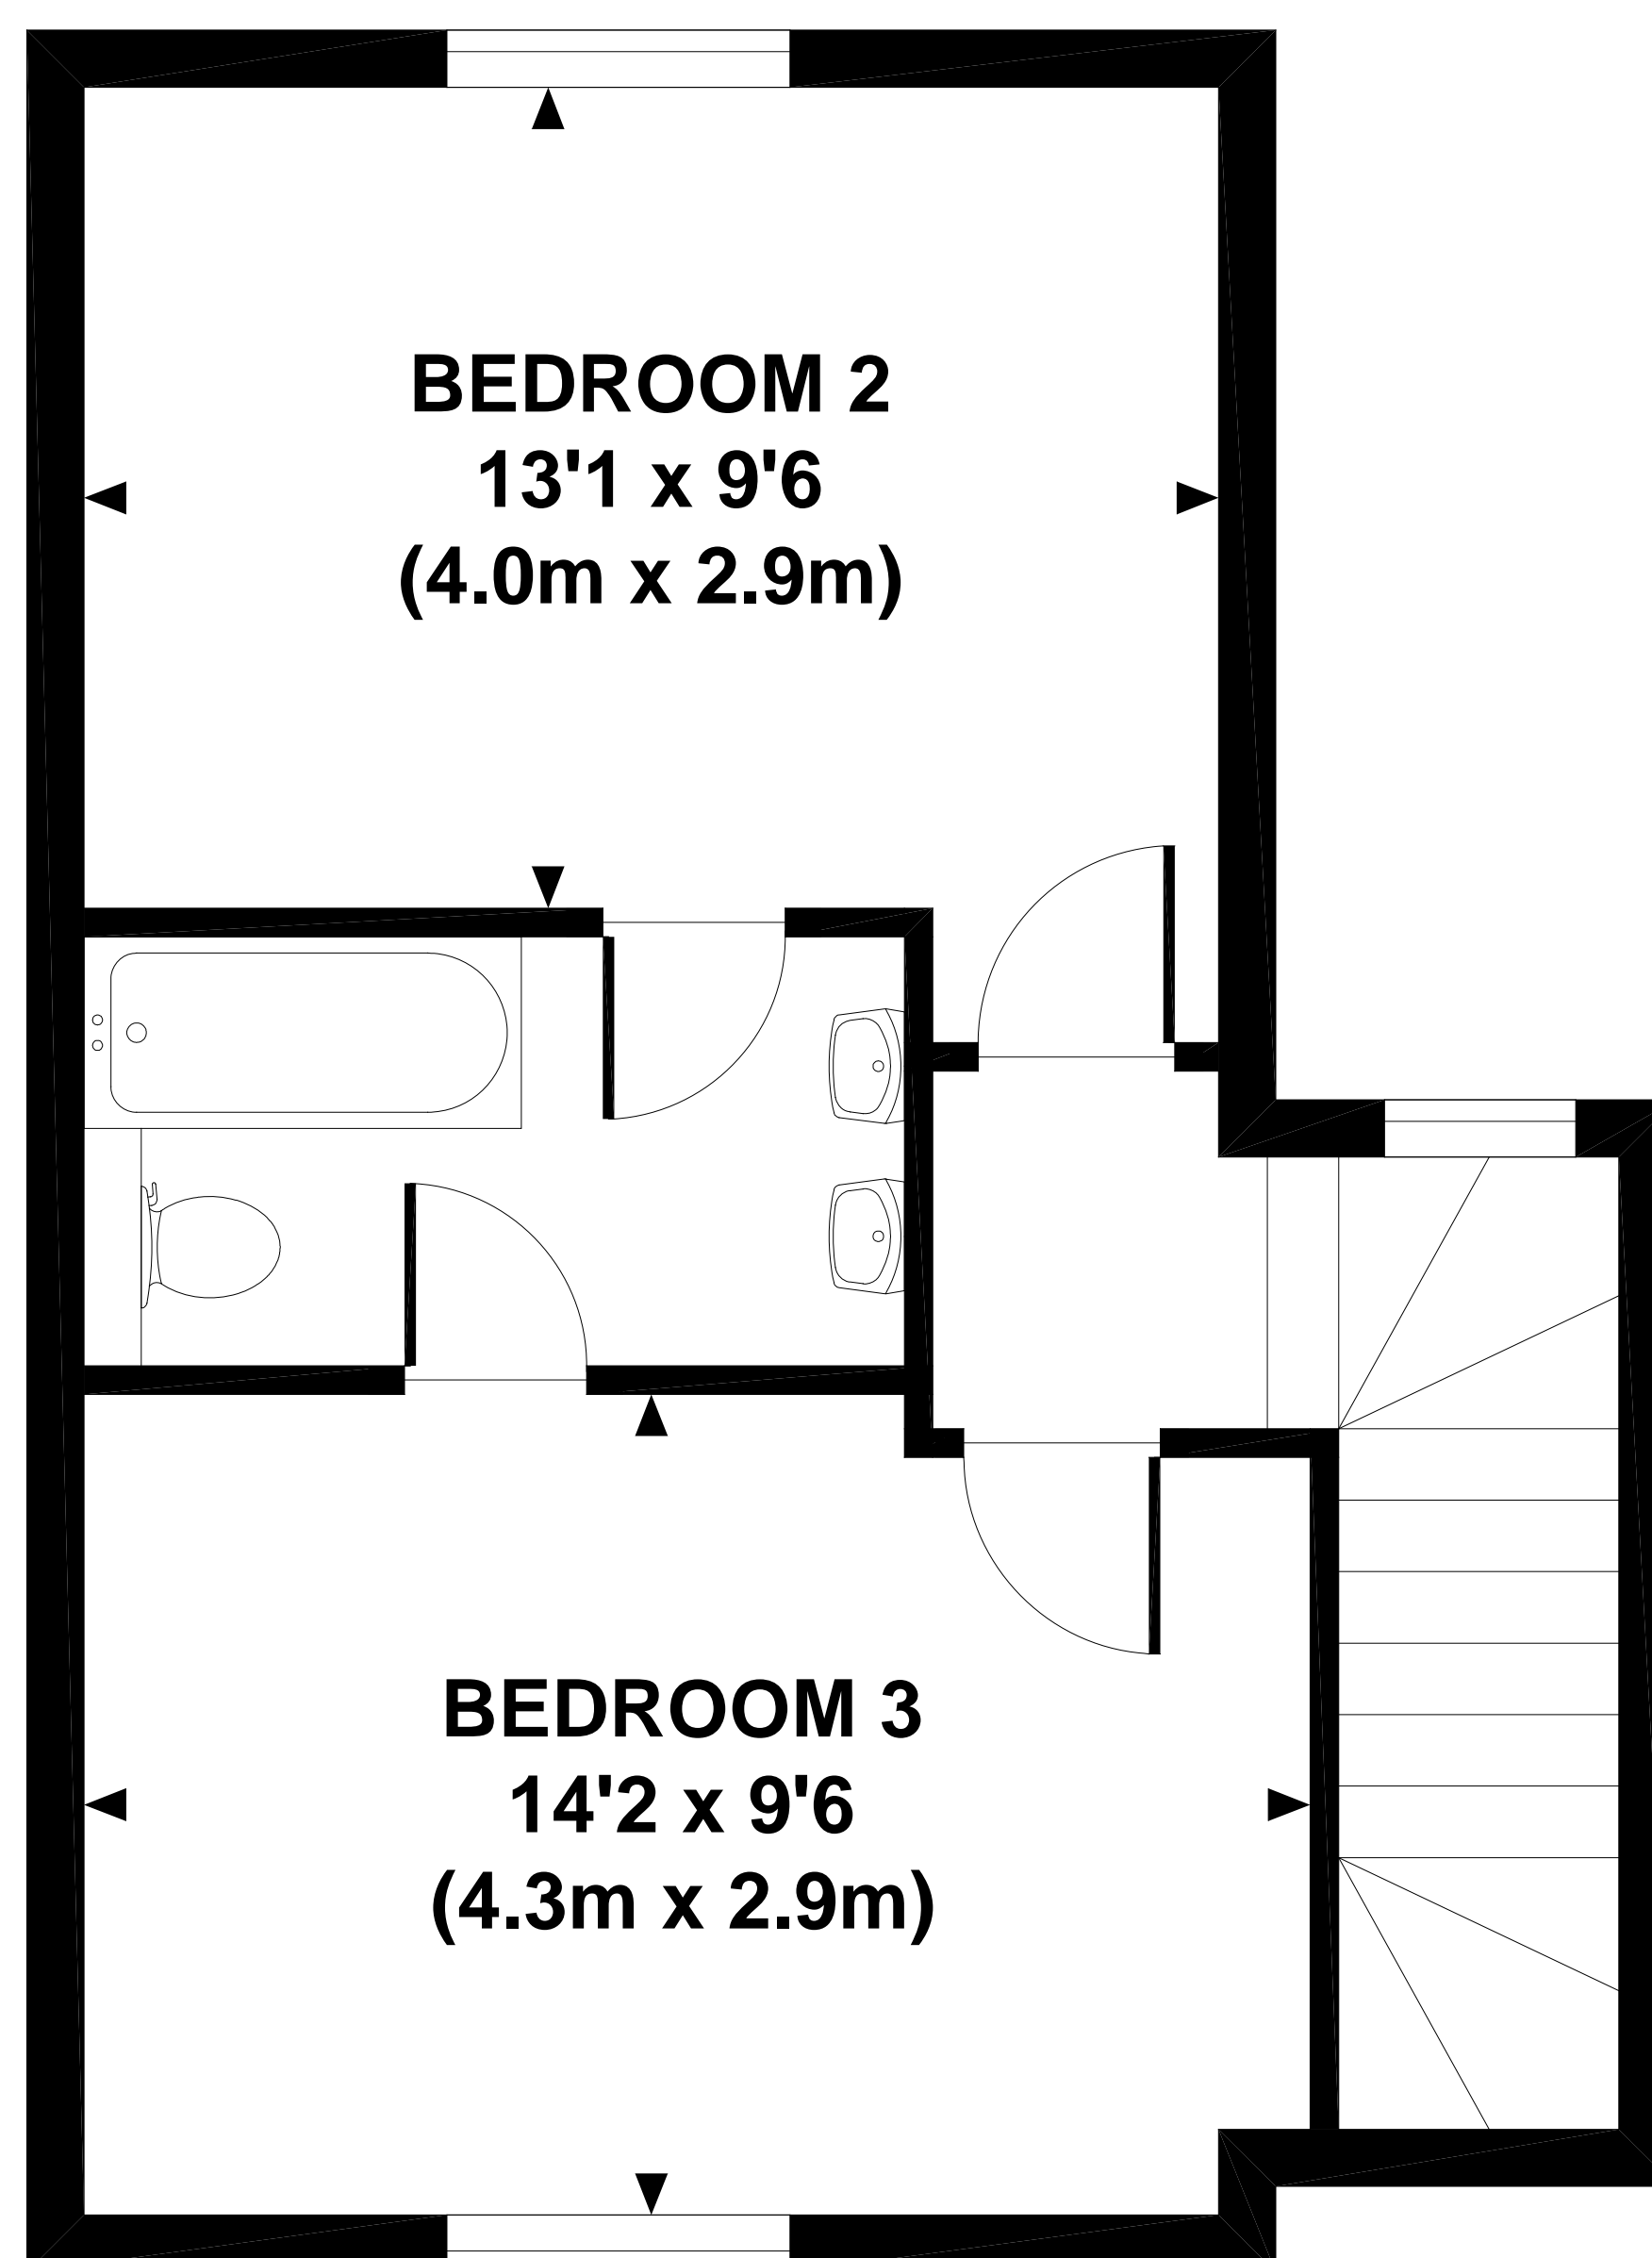

COURT CLOSE

Approximate Gross Internal Area 1107 sq ft / 102.8 sq m

**SECOND FLOOR
GROSS INTERNAL
FLOOR AREA 369 SQ FT**

**GROUND FLOOR
GROSS INTERNAL
FLOOR AREA 369 SQ FT**

**FIRST FLOOR
GROSS INTERNAL
FLOOR AREA 369 SQ FT**

Although every attempt has been made to ensure accuracy, all measurements are approximate. The floor plan's for illustrative purposes only and not to scale. Measured in accordance to RICS standards. DE-PHOTOGRAPHY.NET