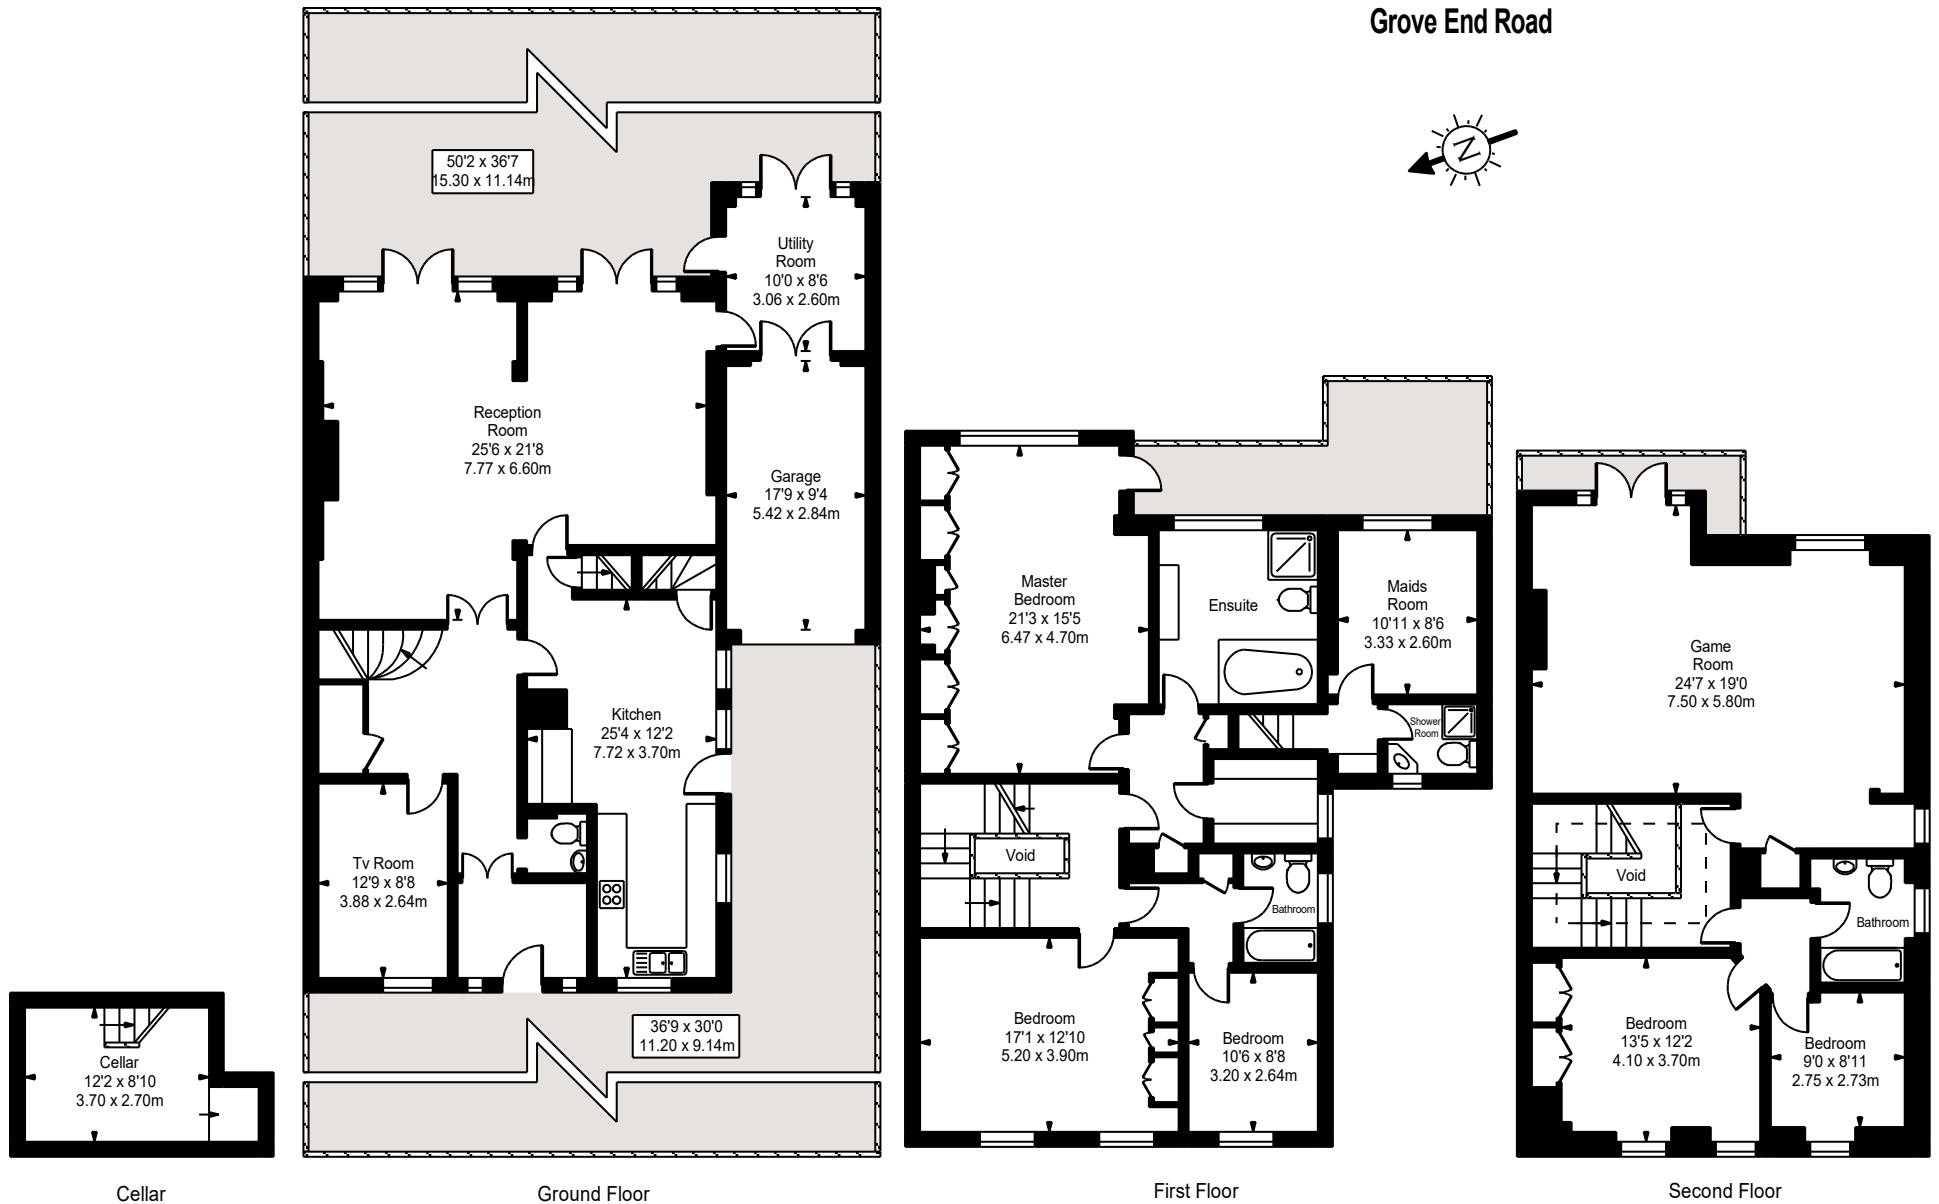

Grove End Road

Approx Gross Internal Area **3859 Sq Ft - 358.50 Sq M**

FOR ILLUSTRATIVE PURPOSES ONLY. NOT TO SCALE.

Whilst every attempt has been made to ensure the accuracy of the floorplan shown, all measurements, positioning, fixtures, fittings and any other data shown are an approximate interpretation for illustrative purposes only and are not to scale. No responsibility is taken for any error, omission, misstatement or use of data shown.

Floor plan by [www.bestangle.co.uk](http://www.bestangle.co.uk)