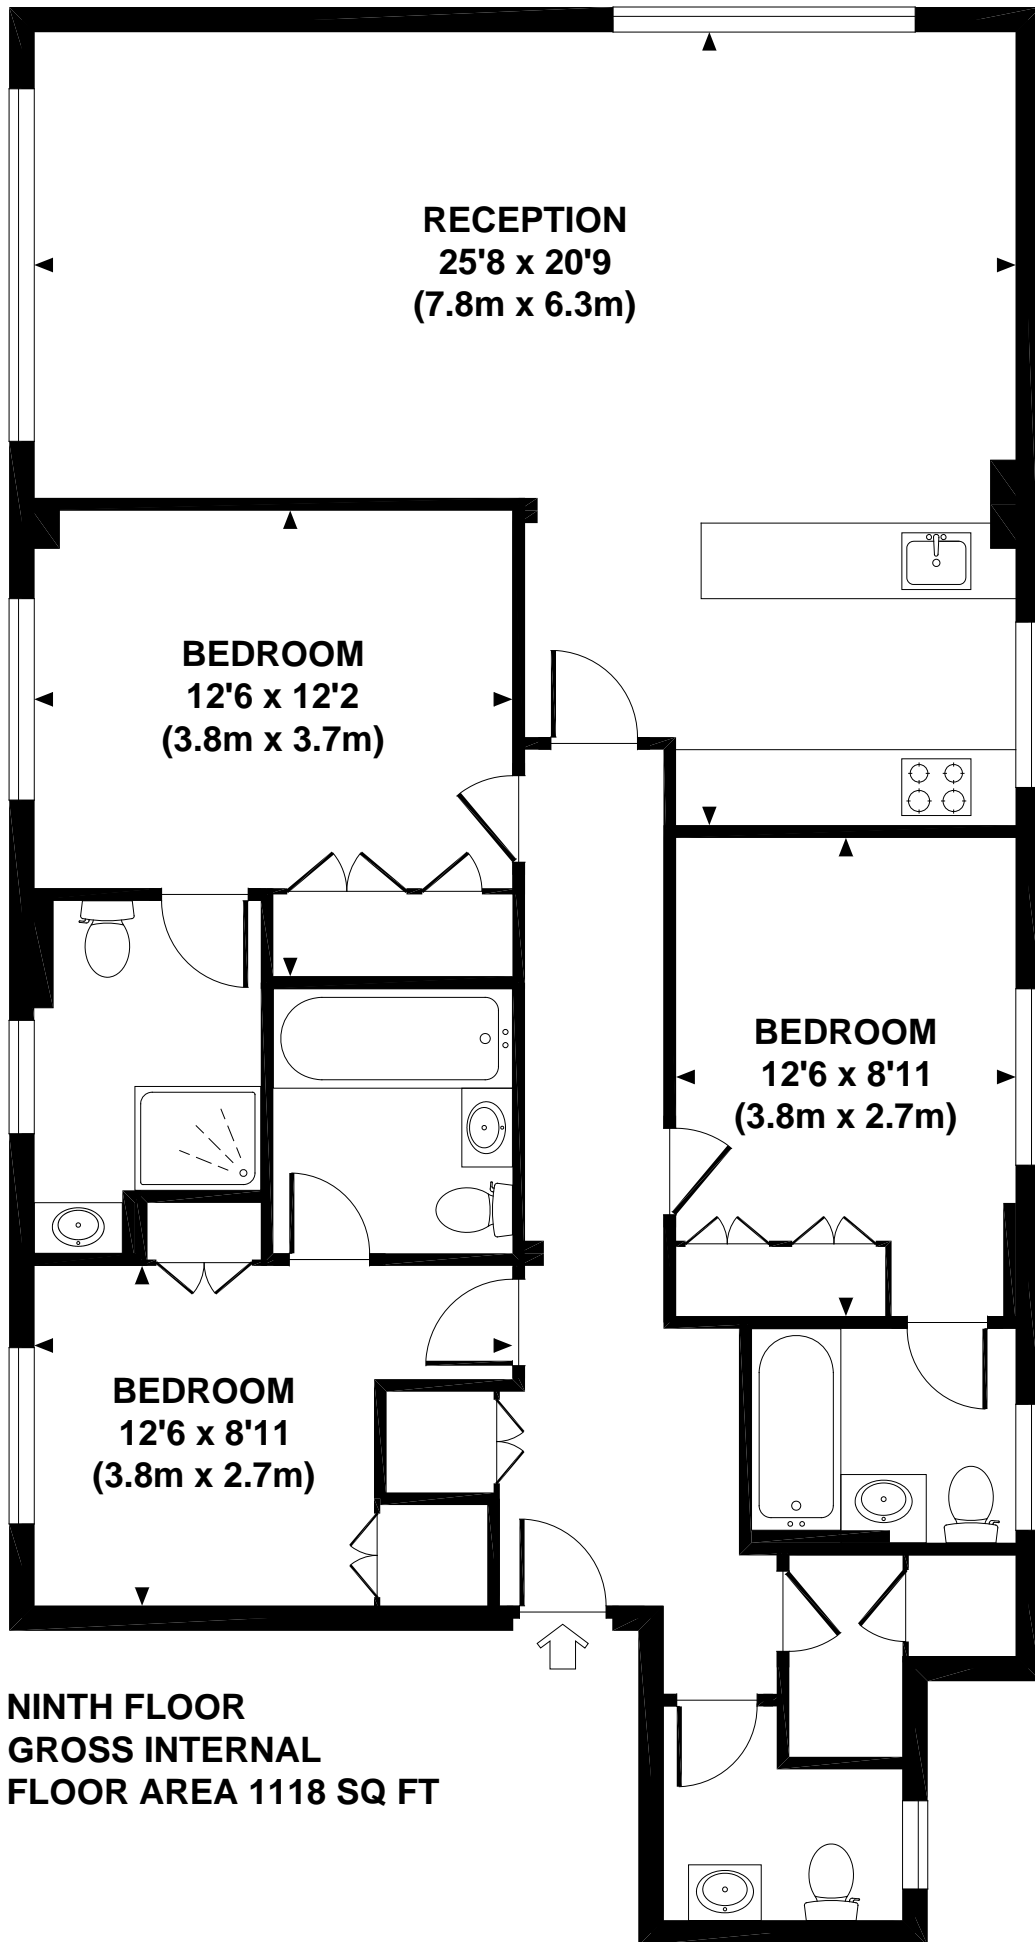

1008 BOYDELL COURT

Approximate Gross Internal Area 1118 sq ft / 104 sq m

NINTH FLOOR
GROSS INTERNAL
FLOOR AREA 1118 SQ FT