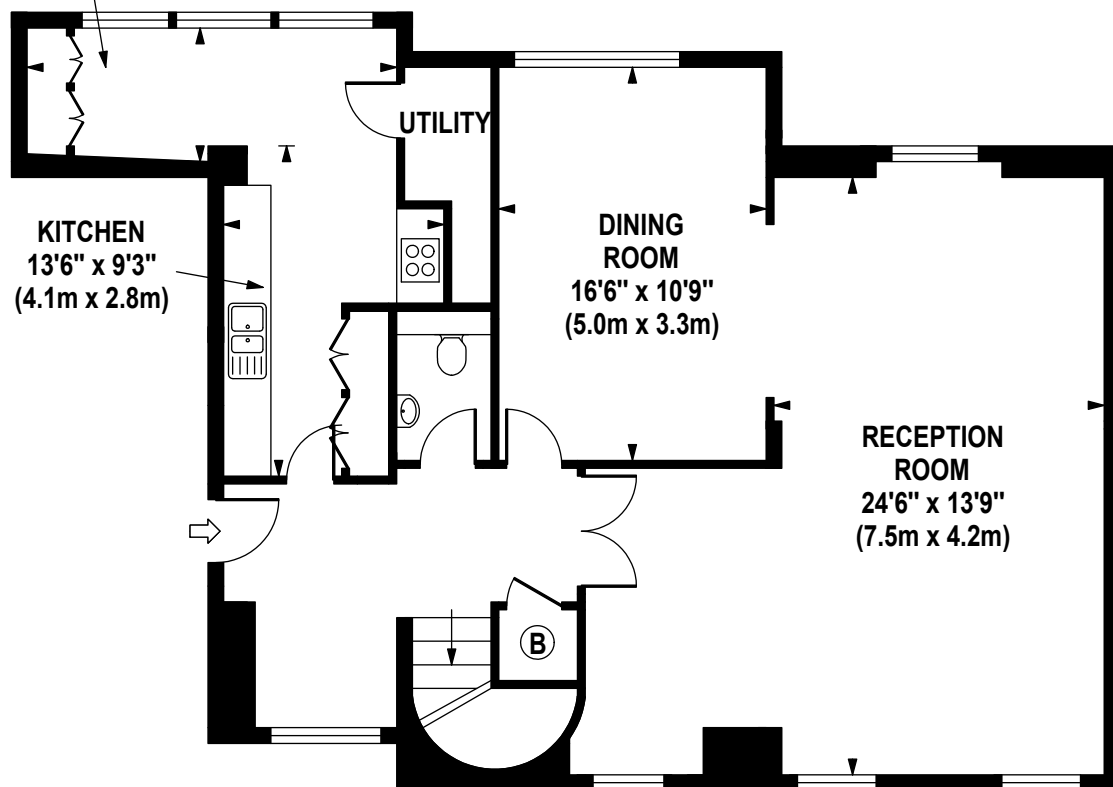

BOYDELL COURT

Approximate Gross Internal Area 2164 sq ft / 201.0 sq m

BREAKFAST
16'1" x 5'6"
(4.9m x 1.7m)

NINTH FLOOR
GROSS INTERNAL
FLOOR AREA 1106 SQ FT

EIGHTH FLOOR
GROSS INTERNAL
FLOOR AREA 1058 SQ FT

Although every attempt has been made to ensure accuracy, all measurements are approximate. The floor plan's for illustrative purposes only and not to scale. Measured in accordance to RICS standards.