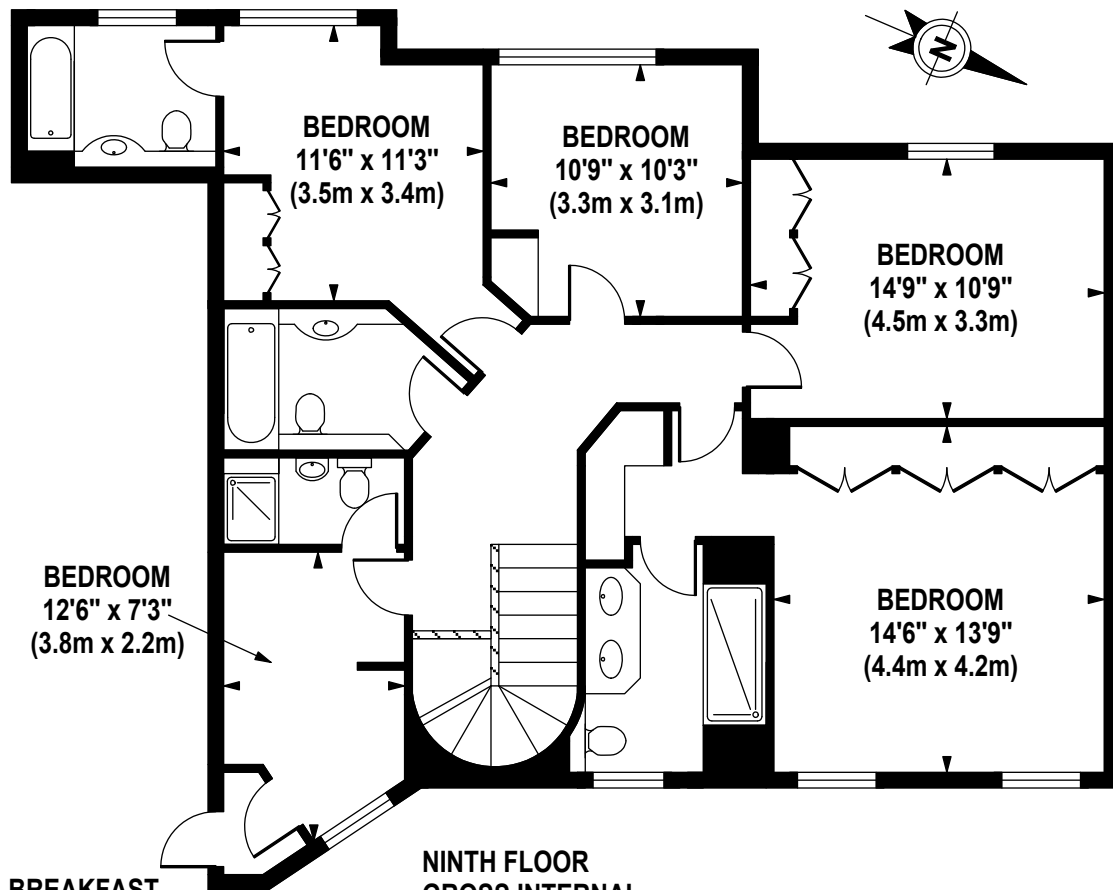

BOYDELL COURT

Approximate Gross Internal Area 2164 sq ft / 201.0 sq m

BREAKFAST
16'1" x 5'6"
(4.9m x 1.7m)

NINTH FLOOR
GROSS INTERNAL
FLOOR AREA 1106 SQ FT

EIGHTH FLOOR
GROSS INTERNAL
FLOOR AREA 1058 SQ FT

Although every attempt has been made to ensure accuracy, all measurements are approximate. The floor plan's for illustrative purposes only and not to scale. Measured in accordance to RICS standards.